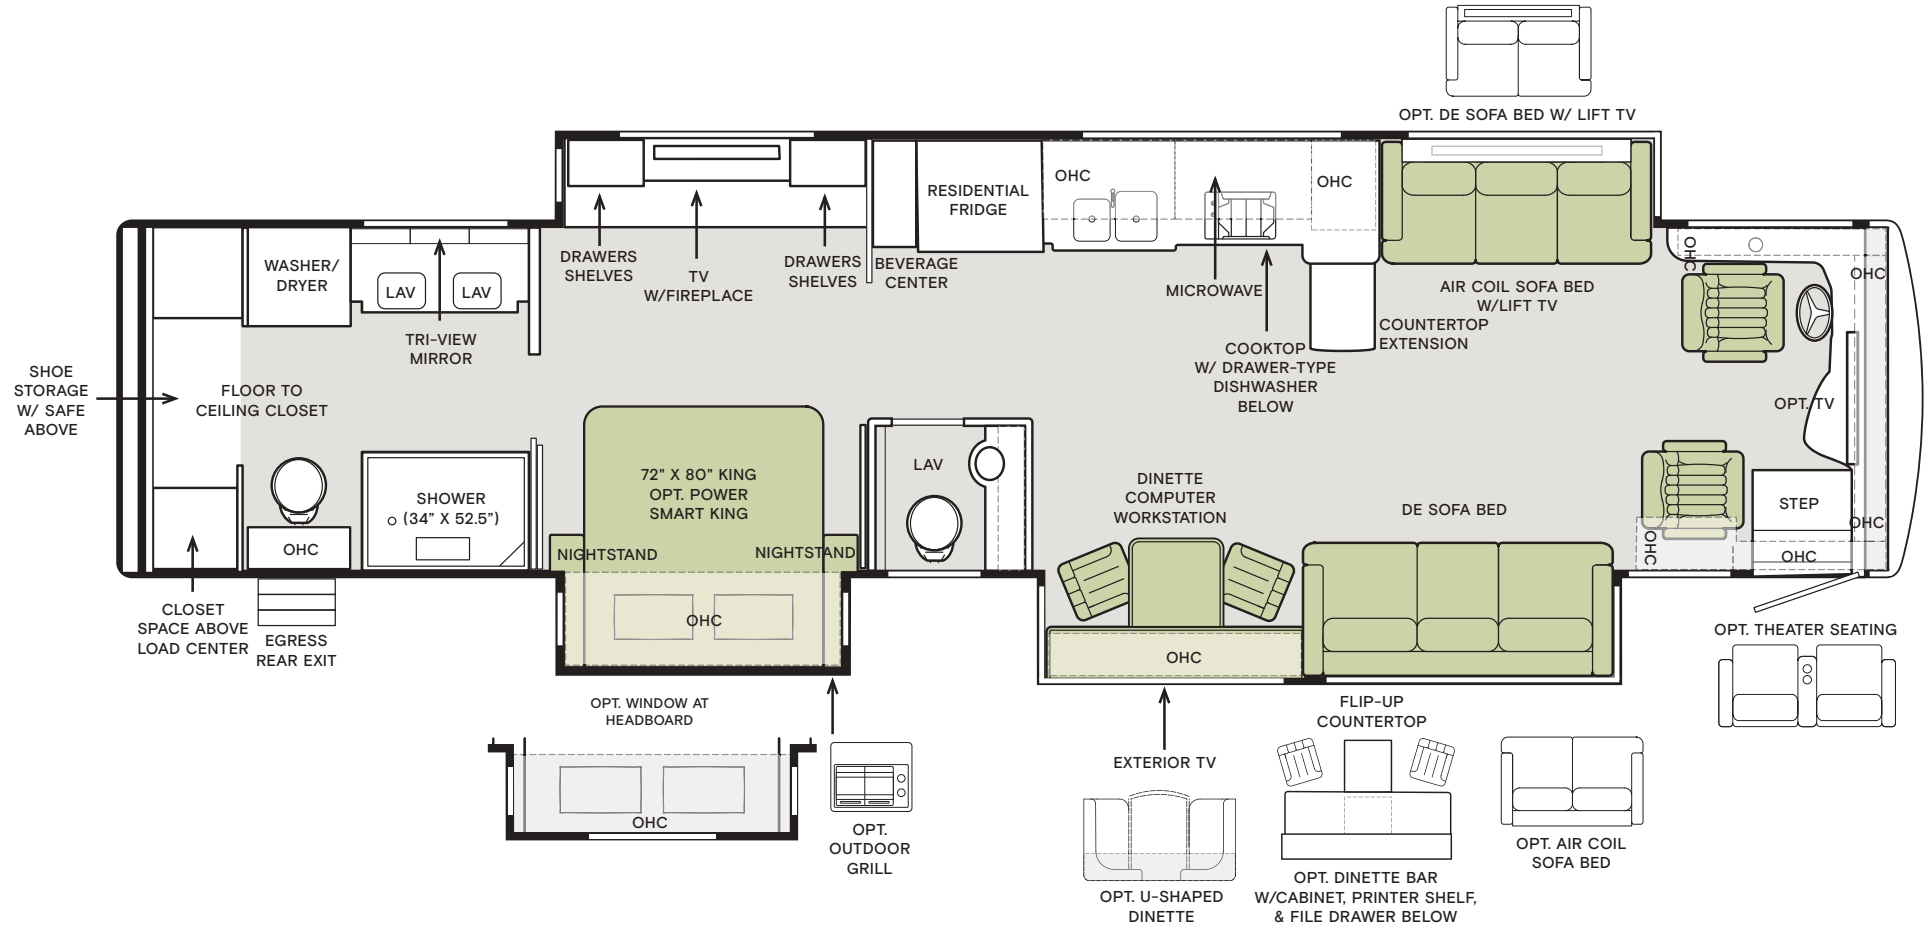

Floor Plan and Specifications

FLOOR PLAN	Overall Length (approx.)¹	Wheel Base²	Overall Width¹	Overall Height	Minimum Garage Height	Interior Height	Interior Width	Square Footage (approx.)³	Basement Storage (cubic feet, approx.)	GAWR-Front (pounds)	GAWR-Tag Axle (pounds)	GAWR-Rear (pounds)	GVWR (pounds)	Maximum Trailer Weight (pounds)⁴	Hitch Rating (pounds)²	GCWR (pounds)
45 FZ	45'	316"	101"	13' 4"	14'	83"	96"	440	237	20,000	13,000	21,000	54,000	20,000	20,000	74,000

¹ The approximated coach width and length does not include side-view mirrors or ladders.

² Measurement is taken from the center of the steer axle to the centerline between the drive and tag axle.

³ Square footage was calculated with the slide-outs fully extended.

⁴ Maximum trailer weight is dependent on the loading and towing variables which include the GVWR, GAWR, and GCWR, as well as adequate trailer brakes.

45 FZ

If optional furniture combinations are selected, window locations may vary from diagram shown. All options may not be available in every model. Because of progressive improvements and specifications, standard and optional equipment are subject to change without notice or obligation. For a complete and up-to-date list of available options and specifications, visit tiffinmotorhomes.com.