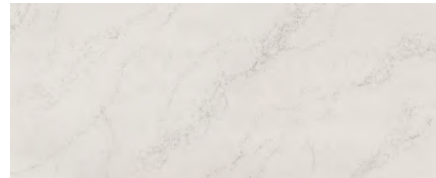

COUNTERTOP