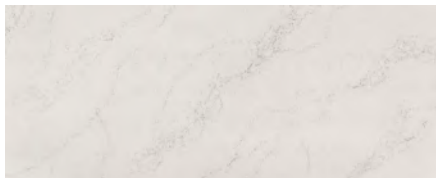

COUNTERTOP