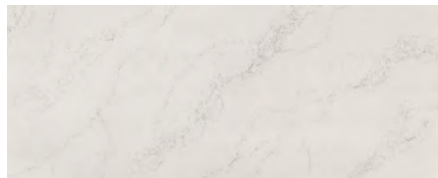

COUNTERTOP