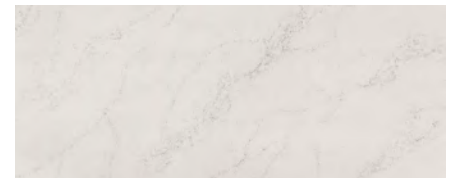

COUNTERTOP